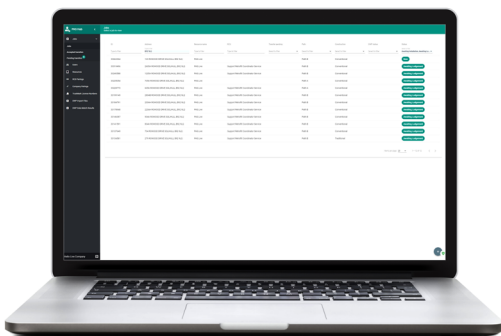

3. Desktop support

- **InstaPAS** desktop software works seamlessly with the mobile app
- Insta's Retrofit Co-Ordinator reviews survey, assessment and design
- Models and generates improvement and evaluation reports
- Signs off for install under ECO

InstaPAS streamlines the PAS process from survey to sign-off

- ECO compliancy process goes from hours to minutes
- Achieve TrustMark in 2 clicks
- Lodged directly to the TrustMark Data Warehouse
- **InstaPAS** software was developed with industry specialists CoreLogic.

To find out more
call or email:

0800 083 3073
retrofit@instagroup.co.uk