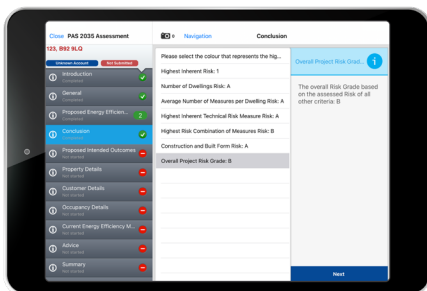

## 1. Mobile app at survey

- Your Retrofit Assessor uses **InstaPAS** software to collect on-site information
- PAS2035 and ECO4 compliant surveys and documents are generated on the **InstaPAS** app
- Features include integrated floor plan app

## 2. Submits report

- Submits survey and designs to the PAS hub
- Insta's Retrofit Co-Ordinator automatically instructed
- Create and upload all ECO, LAD and SHDF documents and evidence