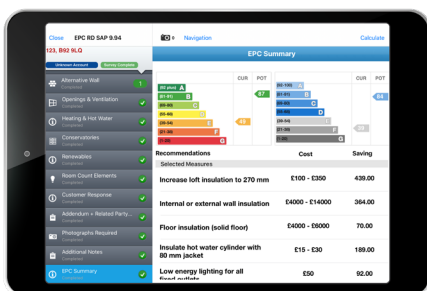

## 1. Mobile app at survey

- Your Retrofit Assessor uses **InstaPAS** software to collect on-site information
- PAS2035 and ECO4 compliant surveys and documents are generated on the **InstaPAS** app
- Features include integrated floor plan app

## 2. Submits report

- Submits survey and designs to the PAS hub
- Insta's Retrofit Co-Ordinator automatically instructed
- Create and upload all ECO, LAD and SHDF documents and evidence